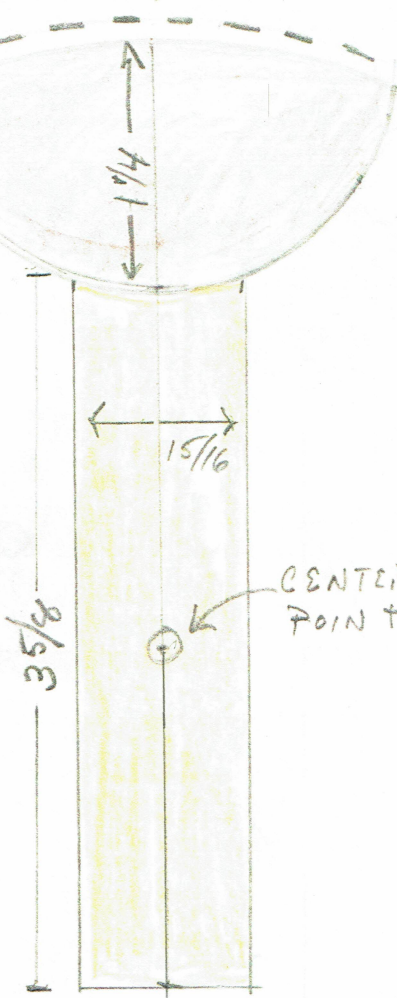

Medium Disc 100 MM Tube

6 3/4"

6 3/4"

FINAL DIAMETER 6 3/4"

CENTER POINT

FINAL DIAMETER = 6 3/4"
ROUGH CUT DIAMETER = 6 1/2"

6 3/4"

5/8"

3/8"

WASTE

WASTIE