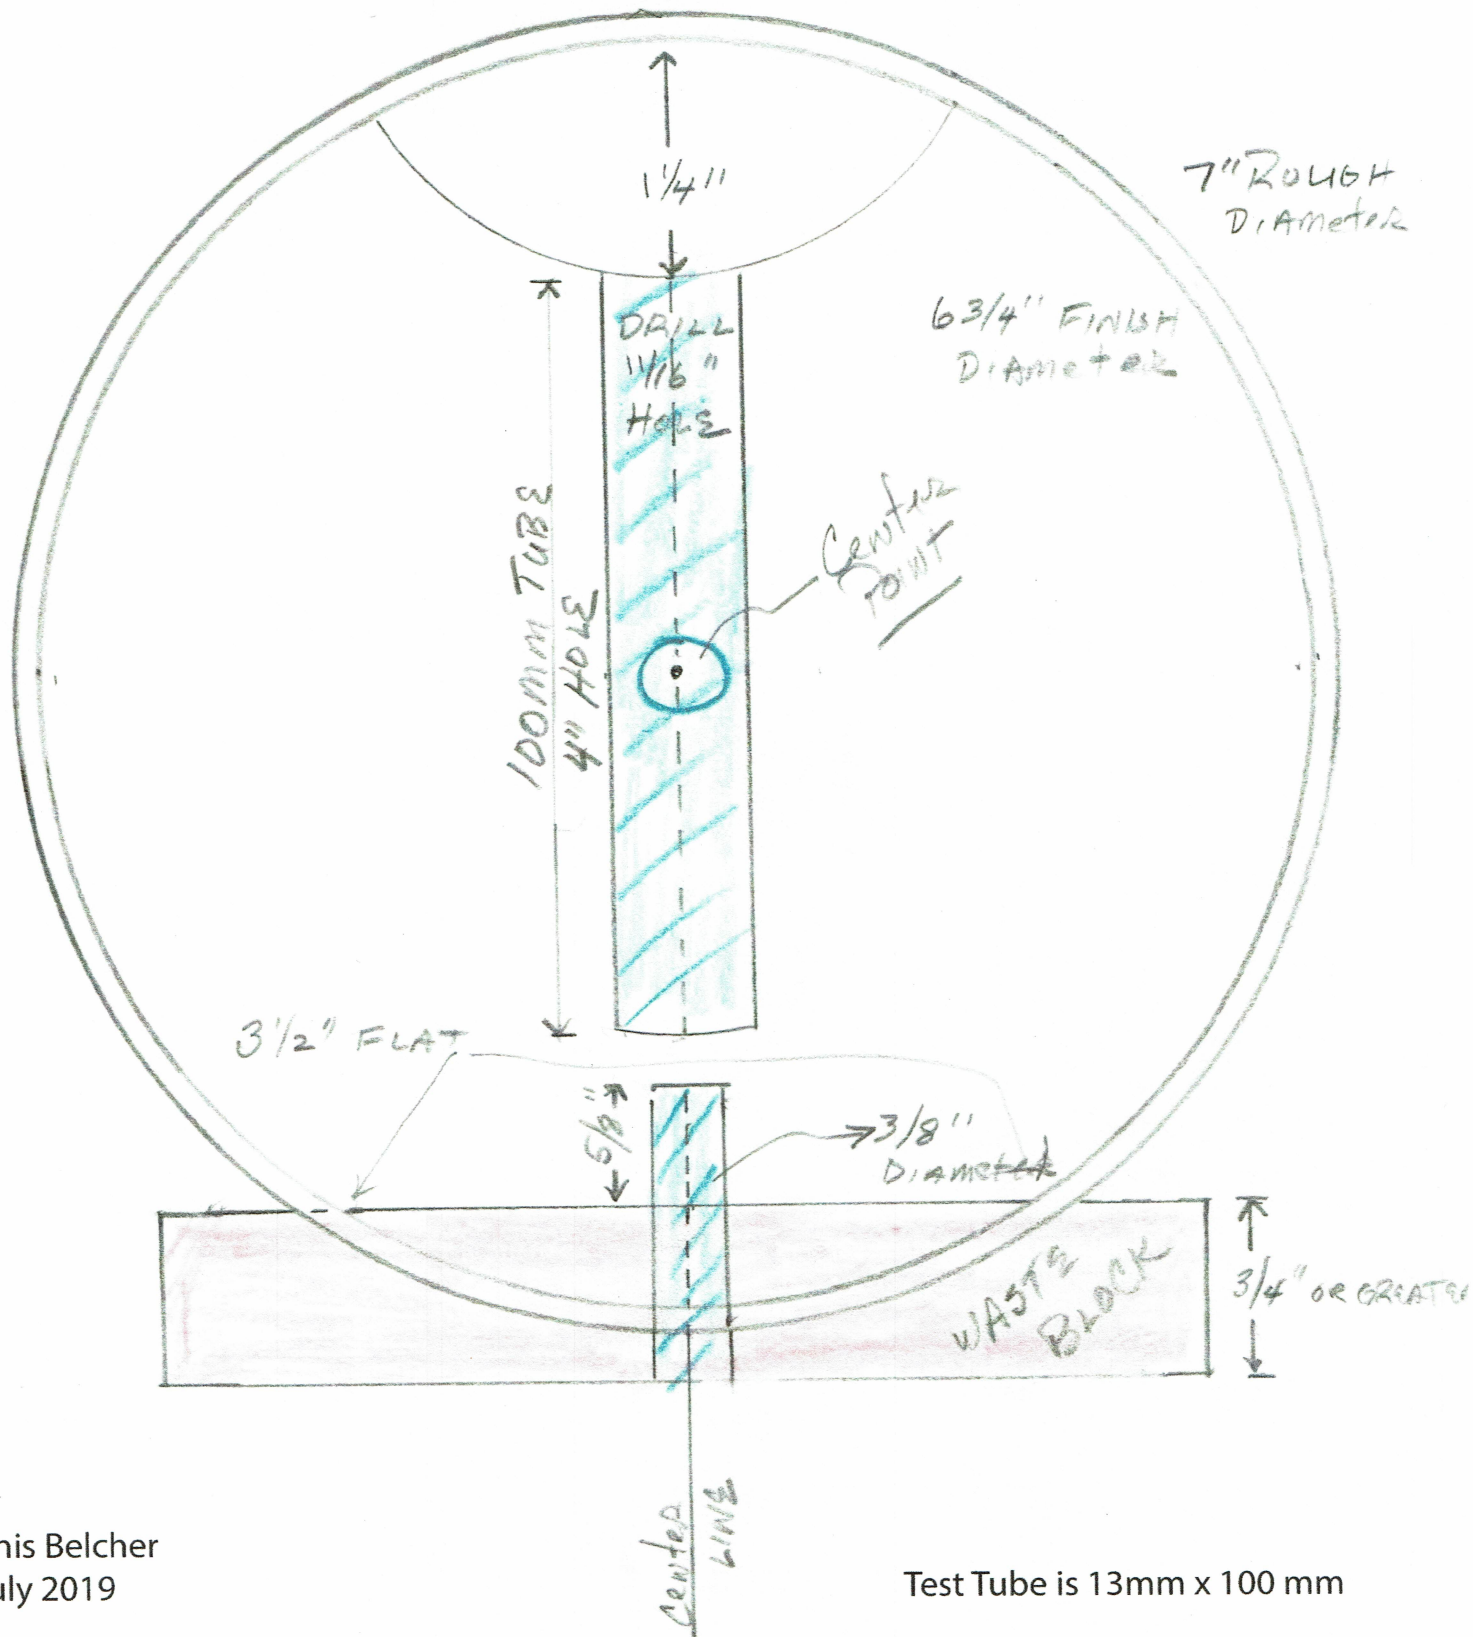

Medium Disc 100 MM Tube

6 3/4"

6 3/4"

FINAL DIAMETER 6 3/4"

CENTER POINT

FINAL DIAMETER = 6 3/4"
ROUGH CUT DIAMETER = 6 1/2"

6 3/4"

5/8"

3/8"

WASTE

WASTIE